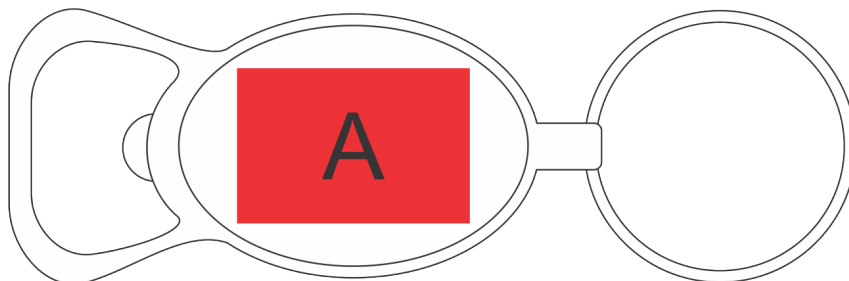

# KH-7805

Karu Bottle Opener Keyholder - Silver

### **Position A**

1. Laser Engraving (LB)

Tonal

Size: 30mm wide x 20mm high